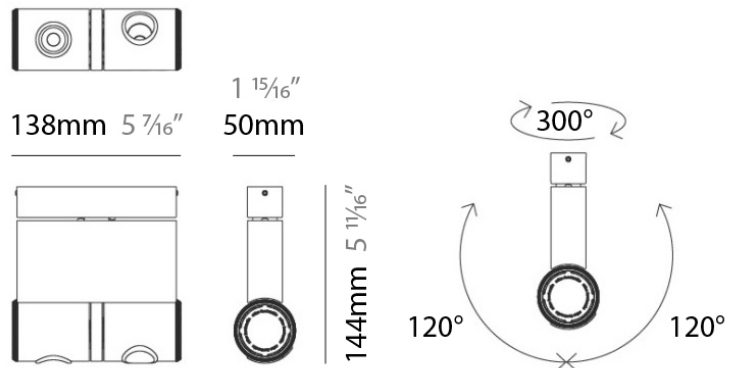

ROBOTIC SURFACE

D92166

PROJECT	
TYPE	
NOTES	
QUANTITY	
DATE	

GENERAL

Series: Robotic
Brand: Milan
Division: Design
Mounting Type: Surface
Mounting Location: Ceiling
Subcategory: Spots

PHYSICAL

Shape: Rectangle
Diameter (mm): 60
Diameter (in): 2 3/8
Length (mm): 138
Length (in): 5 7/16
Width (mm): 80
Width (in): 3 1/8
Height (mm): 144
Height (in): 5 11/16
Light Distribution: Adjustable / Direct
Weight (kg): 1.8
Weight (lbs): 4
Fixture Finish: WHI
Fixture Material: Metal

ELECTRICAL

Number of Lamps: 2
Lamp Type: LED
Total Output Wattage (W): 13.2
Max. Wattage Per Lamp (W): 6.6
Dimming: Non-Dimmable
Driver Included: Yes
Driver Location: External
Driver Type: Constant Current
Driver Class: Class 2
Input Voltage (V): 120
Lamp Voltage (V): 120
Constant Current (MA): 2 x 175
Upon Request: Dimmable option available with remote driver upon request

LED

Number of LEDs: 2
Color Temperature (°K): 2700
Max. Delivered Lumen (lm): 2 x 431.54
Nominal Lumen (lm): 2 x 800
CRI: >80 CRI

OPTICAL

Adjustability: Tilting and rotating

RATINGS AND CERTIFICATIONS

Certified By: CSA Certified to UL and CSA Standards
IP rating: IP20