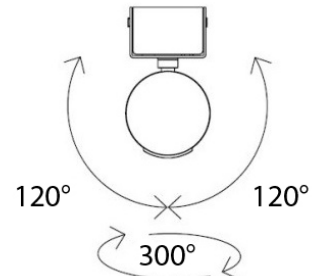

#### PHYSICAL

Shape: Cylinder
Length (mm): 90
Length (in): 3 <sup>9</sup> / <sub>16</sub>
Width (mm): 50
Width (in): 1 <sup>15</sup> / <sub>16</sub>
Height (mm): 90
Height (in): 3 <sup>9</sup> / <sub>16</sub>
Light Distribution: Adjustable / Direct
Weight (kg): 1.8
Weight (lbs): 4
Fixture Finish: WHI
Fixture Material: Metal

#### RATINGS AND CERTIFICATIONS

Certified By: CSA Certified to UL and CSA Standards
IP rating: IP20

108mm 4 1/4"

108mm 4 1/4"

J-Box cover plate  
Included

90mm 3 9/16"

90mm 3 9/16"

50mm 1 15/16"

#### PHYSICAL

Shape: Rectangle  
 Diameter (mm): 60  
 Diameter (in): 2 3/8  
 Length (mm): 138  
 Length (in): 5 7/16  
 Width (mm): 80  
 Width (in): 3 1/8  
 Height (mm): 144  
 Height (in): 5 11/16  
 Light Distribution: Adjustable / Direct  
 Weight (kg): 1.8  
 Weight (lbs): 4  
 Fixture Finish: WHI  
 Fixture Material: Metal

#### PHYSICAL

Shape: Cylinder  
 Diameter (mm): 50  
 Diameter (in): 1 15/16  
 Length (mm): 138  
 Length (in): 5 7/16  
 Height (mm): 116  
 Height (in): 4 9/16  
 Extension (mm): 115  
 Extension (in): 4 1/2  
 Light Distribution: Adjustable / Direct  
 Weight (kg): 1.8  
 Weight (lbs): 4  
 Fixture Finish: WHI  
 Fixture Material: Metal