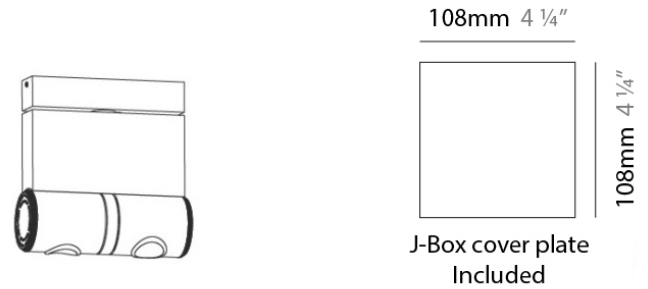

ROBOTIC SURFACE

D92166

PROJECT	
TYPE	
NOTES	
QUANTITY	
DATE	

GENERAL

Series: Robotic
Brand: Milan
Division: Design
Mounting Type: Surface
Mounting Location: Ceiling
Subcategory: Spots

PHYSICAL

Shape: Rectangle
Diameter (mm): 60
Diameter (in): 2 3/8
Length (mm): 138
Length (in): 5 7/16
Width (mm): 80
Width (in): 3 1/8
Height (mm): 144
Height (in): 5 11/16
Light Distribution: Adjustable / Direct
Weight (kg): 1.8
Weight (lbs): 4
Fixture Finish: WHI
Fixture Material: Metal

ELECTRICAL

Number of Lamps: 2
Lamp Type: LED
Total Output Wattage (W): 13.2
Max. Wattage Per Lamp (W): 6.6
Dimming: Non-Dimmable
Driver Included: Yes
Driver Location: External
Driver Type: Constant Current
Driver Class: Class 2
Input Voltage (V): 120
Lamp Voltage (V): 120
Constant Current (MA): 2 x 175
Upon Request: Dimmable option available with remote driver upon request

LED

Number of LEDs: 2
Color Temperature (°K): 2700
Max. Delivered Lumen (lm): 2 x 431.54
Nominal Lumen (lm): 2 x 800
CRI: >80 CRI

OPTICAL

Adjustability: Tilting and rotating

RATINGS AND CERTIFICATIONS

Certified By: CSA Certified to UL and CSA Standards
IP rating: IP20