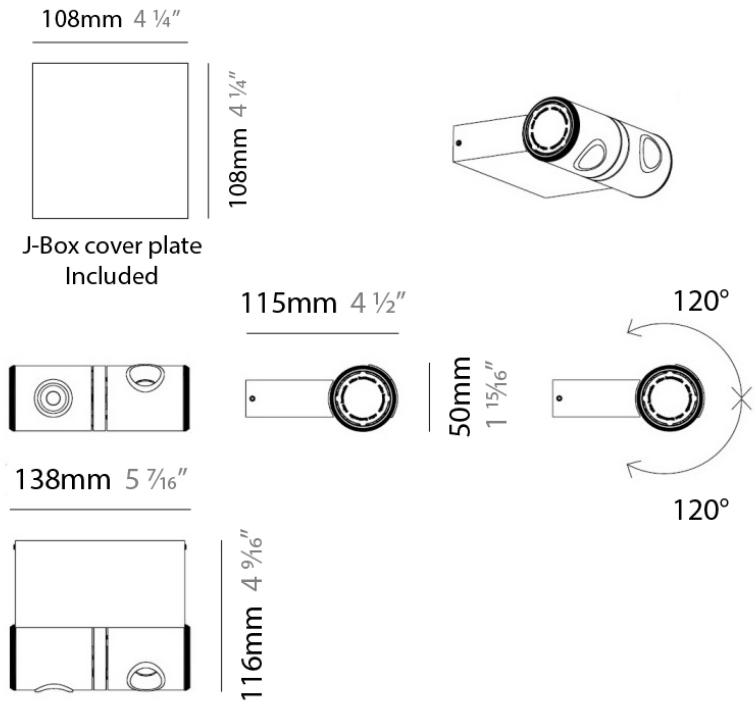

ROBOTIC SURFACE

D93202

PROJECT	
TYPE	
NOTES	
QUANTITY	
DATE	

GENERAL

Series: Robotic
Brand: Milan
Division: Design
Mounting Type: Surface
Mounting Location: Wall
Subcategory: Uplight

PHYSICAL

Shape: Cylinder
Diameter (mm): 50
Diameter (in): 1 15/16
Length (mm): 138
Length (in): 5 7/16
Height (mm): 116
Height (in): 4 9/16
Extension (mm): 115
Extension (in): 4 1/2
Light Distribution: Adjustable / Direct
Weight (kg): 1.8
Weight (lbs): 4
Fixture Finish: WHI
Fixture Material: Metal

ELECTRICAL

Number of Lamps: 2
Lamp Type: LED
Total Output Wattage (W): 13.2
Max. Wattage Per Lamp (W): 6.6
Dimming: Non-Dimmable
Driver Included: Yes
Driver Location: Integrated
Driver Type: Constant Current
Driver Class: Class 2
Input Voltage (V): 120
Constant Current (MA): 500 [2 x 250 parallel wiring]
Upon Request: Dimmable option available with remote driver upon request

LED

Number of LEDs: 2
Color Temperature (°K): 3000
Max. Delivered Lumen (lm): 2 x 800
CRI: >80 CRI

OPTICAL

Optic°: 47

RATINGS AND CERTIFICATIONS

Certified By: CSA Certified to UL and CSA Standards
IP rating: IP20